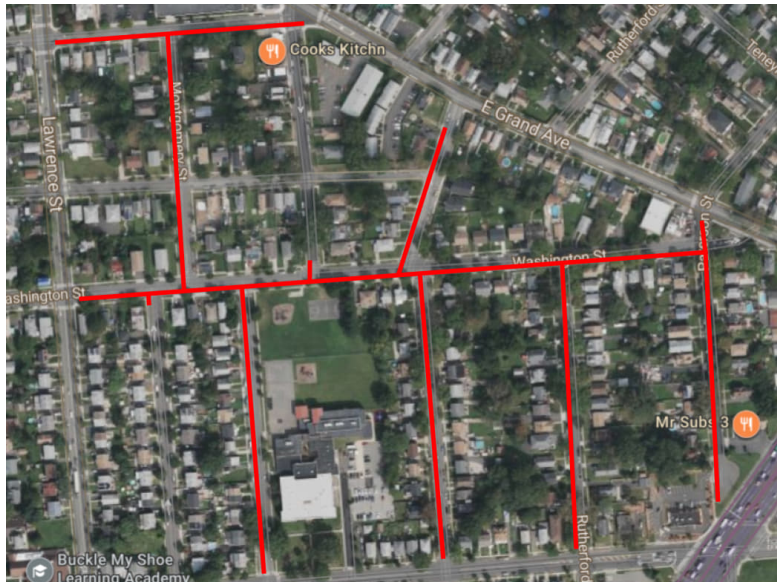

Pipeline Replacement Project

Project map, affected streets highlighted in red (above)

WASHINGTON STREET (LAWRENCE STREET TO PATERSON STREET)

Elizabethtown Gas is improving our natural gas pipeline system that provides safe, reliable, affordable natural gas to more than 300,000 customers across northern New Jersey.

The work in this neighborhood is part of the company's ongoing pipeline replacement program to replace aging natural gas mains and services with new, durable plastic. In many cases, gas meters will be relocated from the inside of homes and businesses to the outside. Relocating the gas meter outside provides enhanced safety and reliability, easier access to gas meters in the event of an emergency or natural disaster, and additional convenience in meter maintenance without the need for customers to be present.

City: Rahway **County:** Union

Streets Directly Affected

Bond Street
Brady Court
Columbus Place
E. Grand Avenue
E. Milton Avenue
Lawrence Street
Monroe Street
Montgomery Street
Park Street
Paterson Street
Rutherford Street
Washington Street